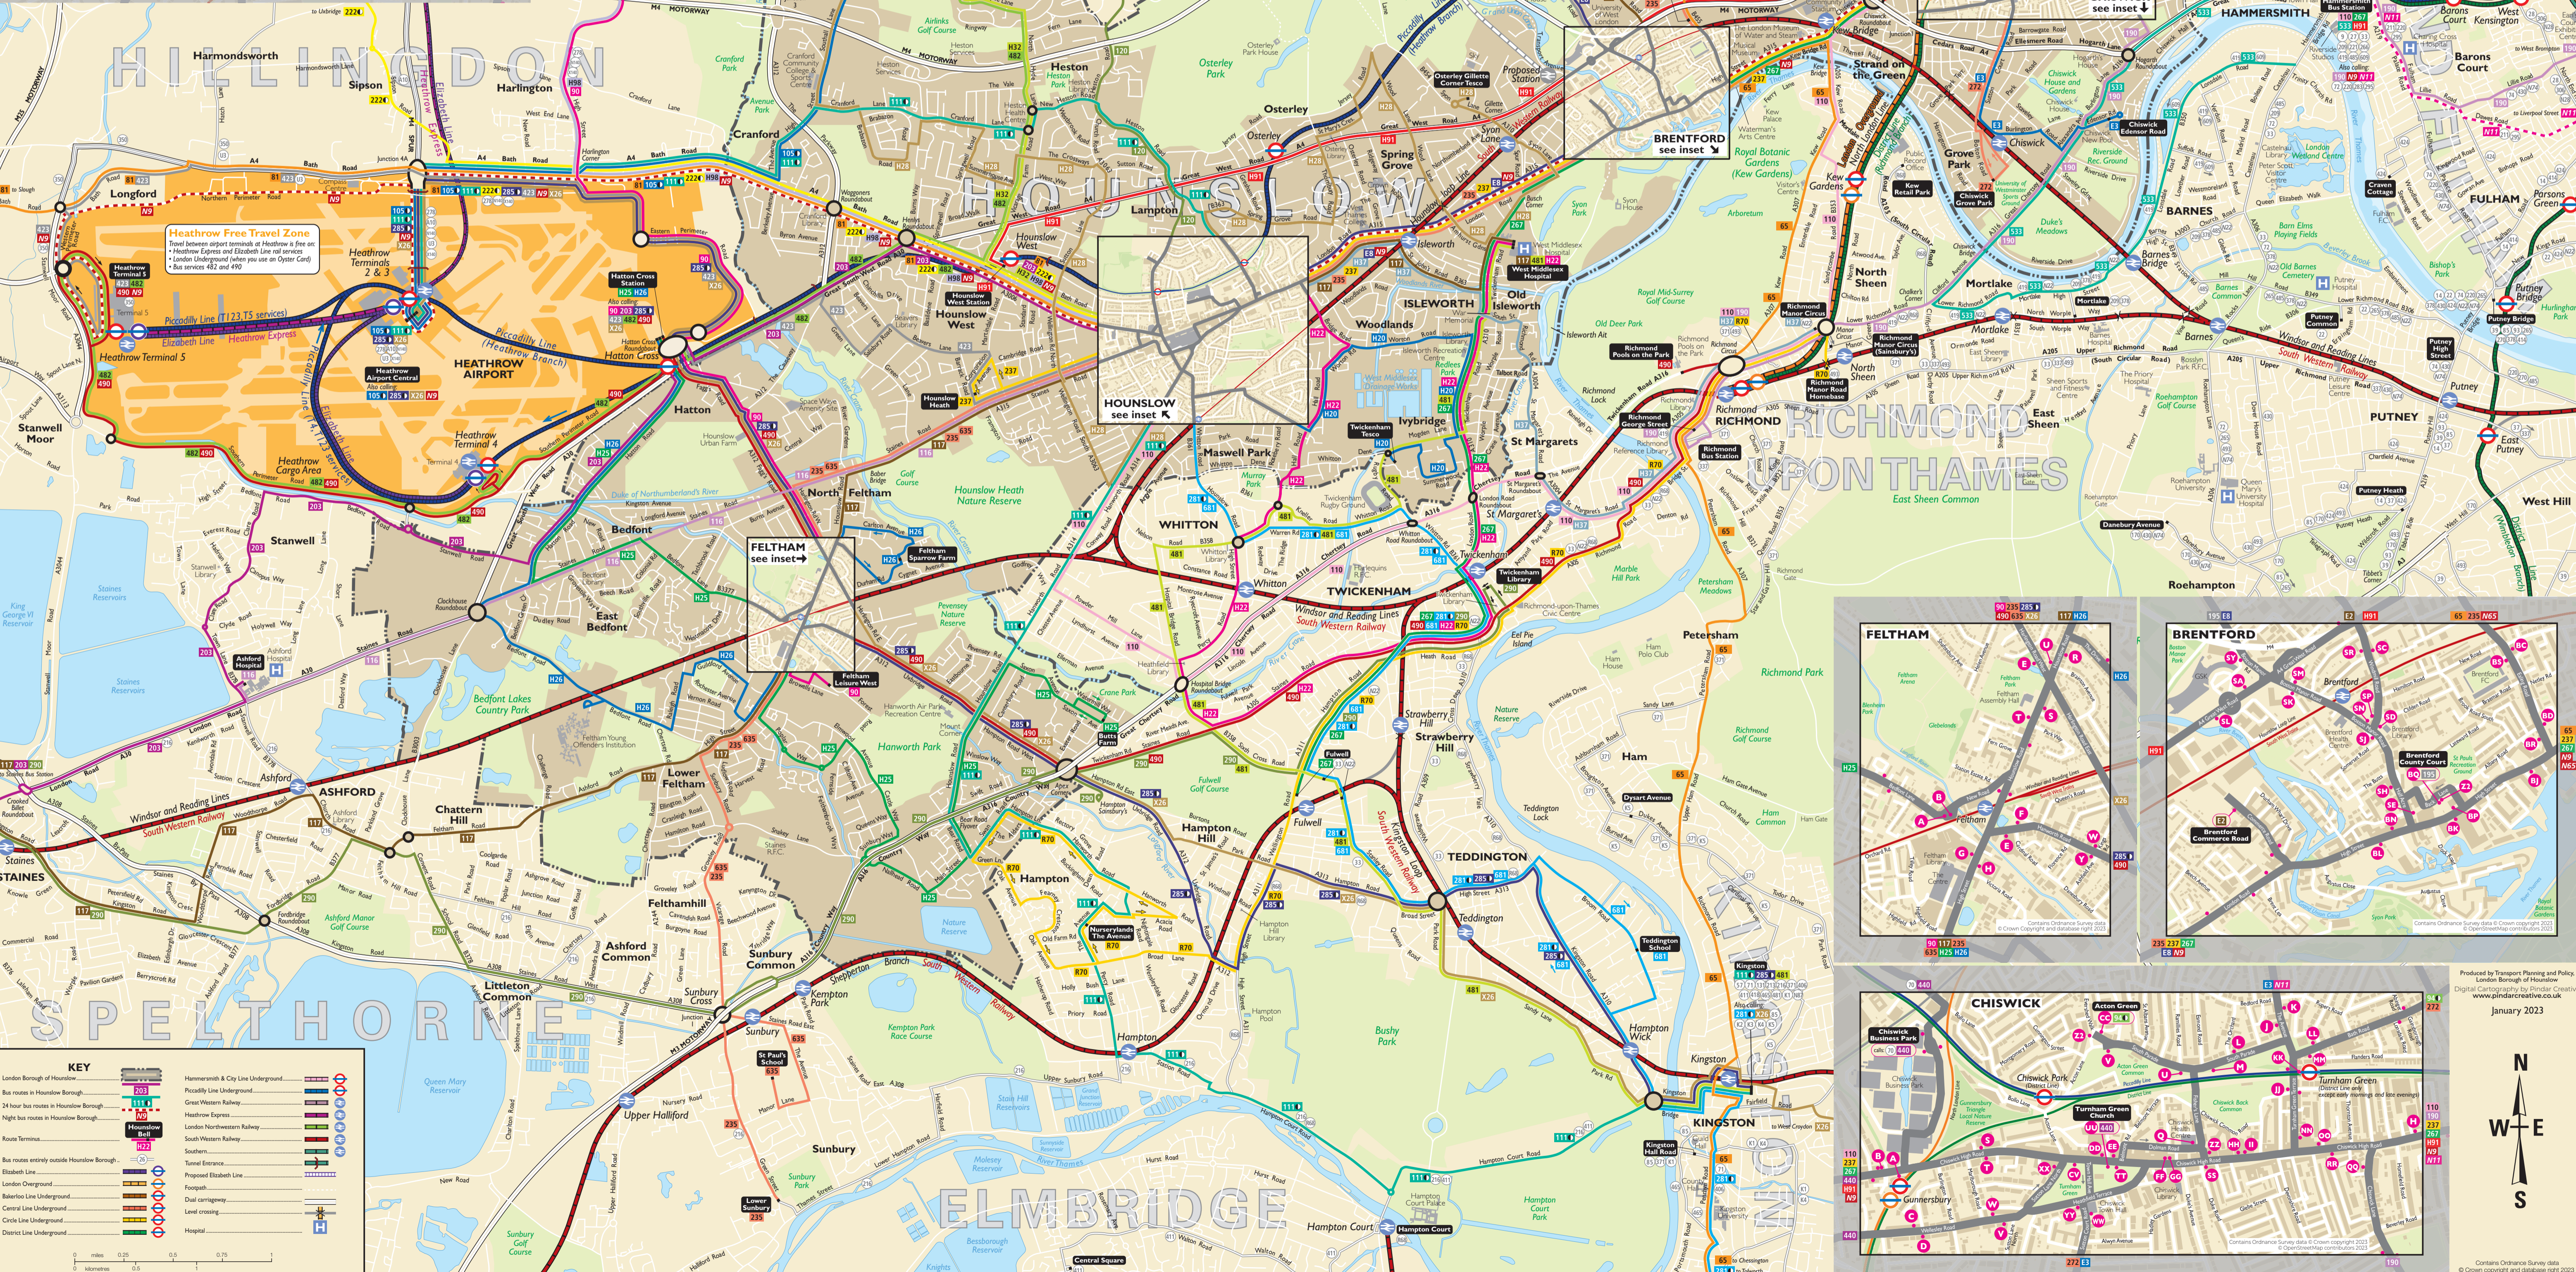

London Borough of Hounslow Public Transport Map

KEY

London Borough of Hounslow	Hammermill & City Line Underground
Bus routes in Hounslow Borough	Piccadilly Line Underground
24 hour bus routes in Hounslow Borough	Great Western Railway
Highly bus routes in Hounslow Borough	Heathrow Express
Bus routes entirely outside Hounslow Borough	London Northwestern Railway
Elizabeth Line	South Western Railway
London Overground	Southern
Bakerloo Line Underground	Tunnel Entrance
Central Line Underground	Proposed Elizabeth Line
Circle Line Underground	Proposed
District Line Underground	Dual carriageway
	Level crossing
	Hospital