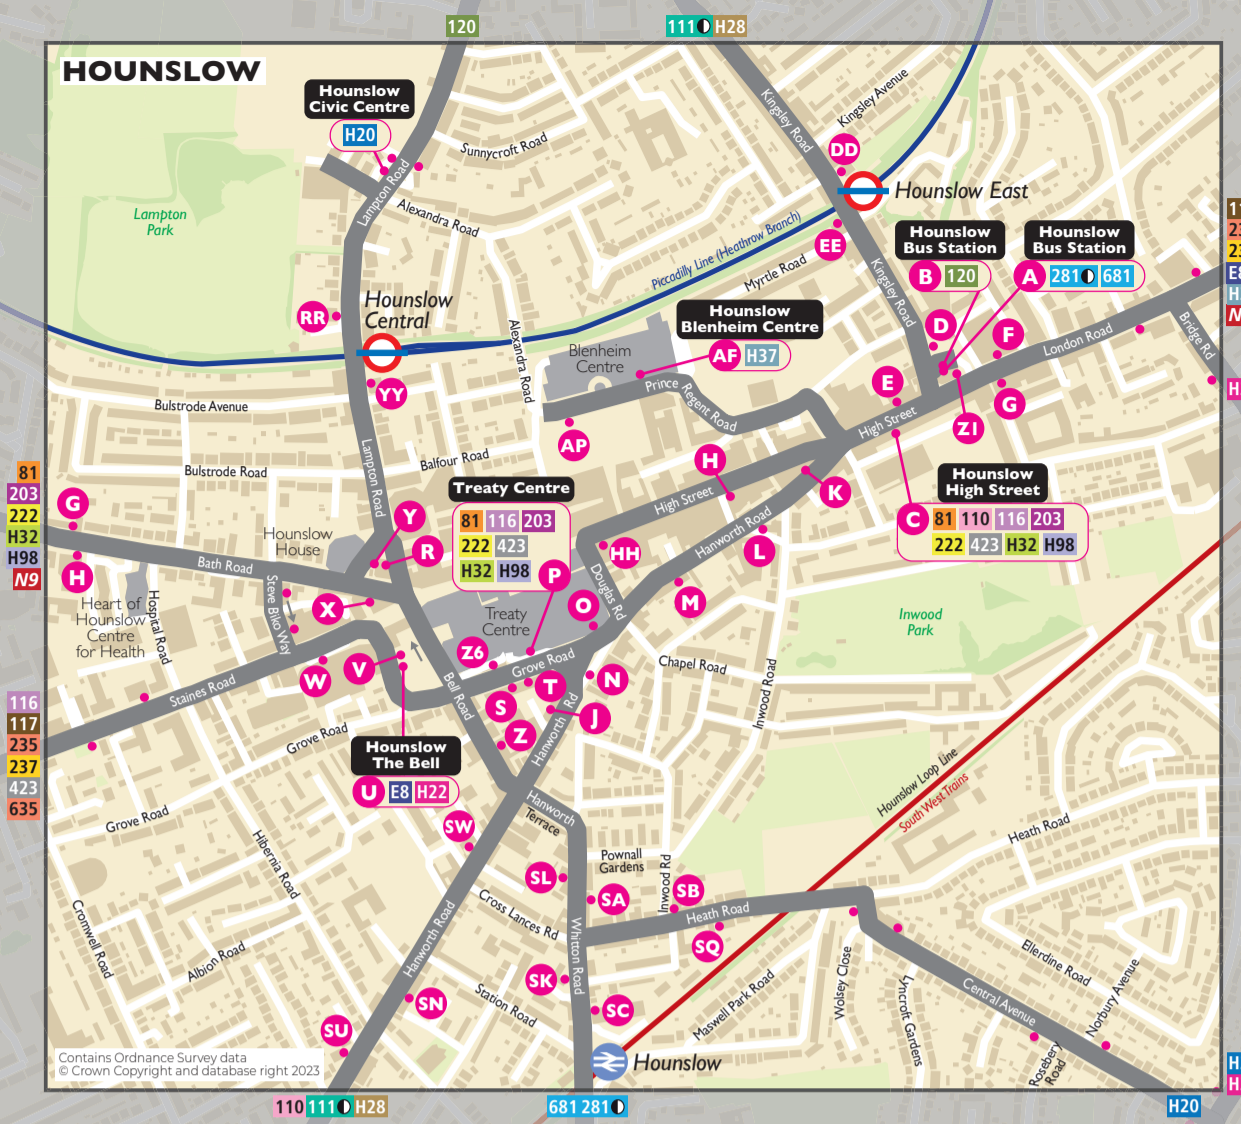

London Borough of Hounslow Public Transport Map

KEY

London Borough of Hounslow	Hammermill & City Line Underground
Bus routes in Hounslow Borough	Piccadilly Line Underground
24 hour bus routes in Hounslow Borough	Great Western Railway
Highly bus routes in Hounslow Borough	Heathrow Express
Bus routes entirely outside Hounslow Borough	London Northwestern Railway
Elizabeth Line	South Western Railway
London Overground	Southern
Bakerloo Line Underground	Tunnel Entrance
Central Line Underground	Proposed Elizabeth Line
Circle Line Underground	Proposed
District Line Underground	Dual carriageway
	Level crossing
	Hospital